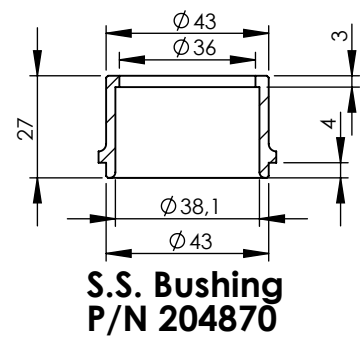

Ⓐ Fitting kit for Yamaha Tracer 900 P/N 3014372602R

ART. 14372EBK - SPARE PARTS

YAMAHA TRACER 9 / GT / GT+

(Also fits 35kW & 70kW versions) (Fits with original center stand)

FULL SYSTEM 3/1 - LV RACE - STAINLESS STEEL - APPROVED

Ⓑ Fitting kit for Yamaha XSR 900 P/N 3014372602R
Use the parts with Ⓐ baloon from TRACER Fitting kit P/N 3014372601

ART. 14372EBK - SPARE PARTS

YAMAHA XSR 900

(Also fits 35kW & 70kW versions) (Fits with original center stand)

FULL SYSTEM 3/1 - LV RACE - STAINLESS STEEL - APPROVED