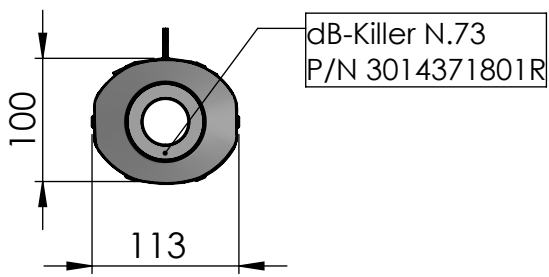

Ⓐ Fitting kit for Yamaha Tracer 900 P/N 3014372602R

ART. 14372EBK - SPARE PARTS

YAMAHA TRACER 9 / GT / GT+

(Also fits 35kW & 70kW versions) (Fits with original center stand)

FULL SYSTEM 3/1 - LV RACE - STAINLESS STEEL - APPROVED

Ⓑ Fitting kit for Yamaha XSR 900 P/N 3014372602R
Use the parts with Ⓐ baloon from TRACER Fitting kit P/N 3014372601

ART. 14372EBK - SPARE PARTS

YAMAHA XSR 900

(Also fits 35kW & 70kW versions) (Fits with original center stand)

FULL SYSTEM 3/1 - LV RACE - STAINLESS STEEL - APPROVED