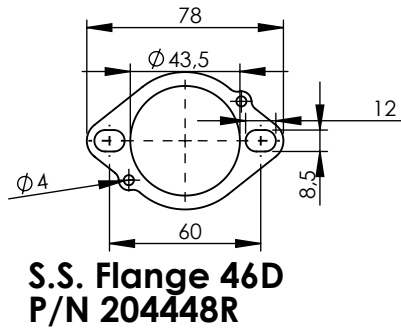

Ⓐ Fitting kit for Yamaha Tracer 900 P/N 3014372602R

ART. 14372EBK - SPARE PARTS

YAMAHA TRACER 9 / GT / GT+

(Also fits 35kW & 70kW versions) (Fits with original center stand)

FULL SYSTEM 3/1 - LV RACE - STAINLESS STEEL - APPROVED

Ⓑ Fitting kit for Yamaha XSR 900 P/N 3014372602R
Use the parts with Ⓐ baloon from TRACER Fitting kit P/N 3014372601

ART. 14372EBK - SPARE PARTS

YAMAHA XSR 900

(Also fits 35kW & 70kW versions) (Fits with original center stand)

FULL SYSTEM 3/1 - LV RACE - STAINLESS STEEL - APPROVED