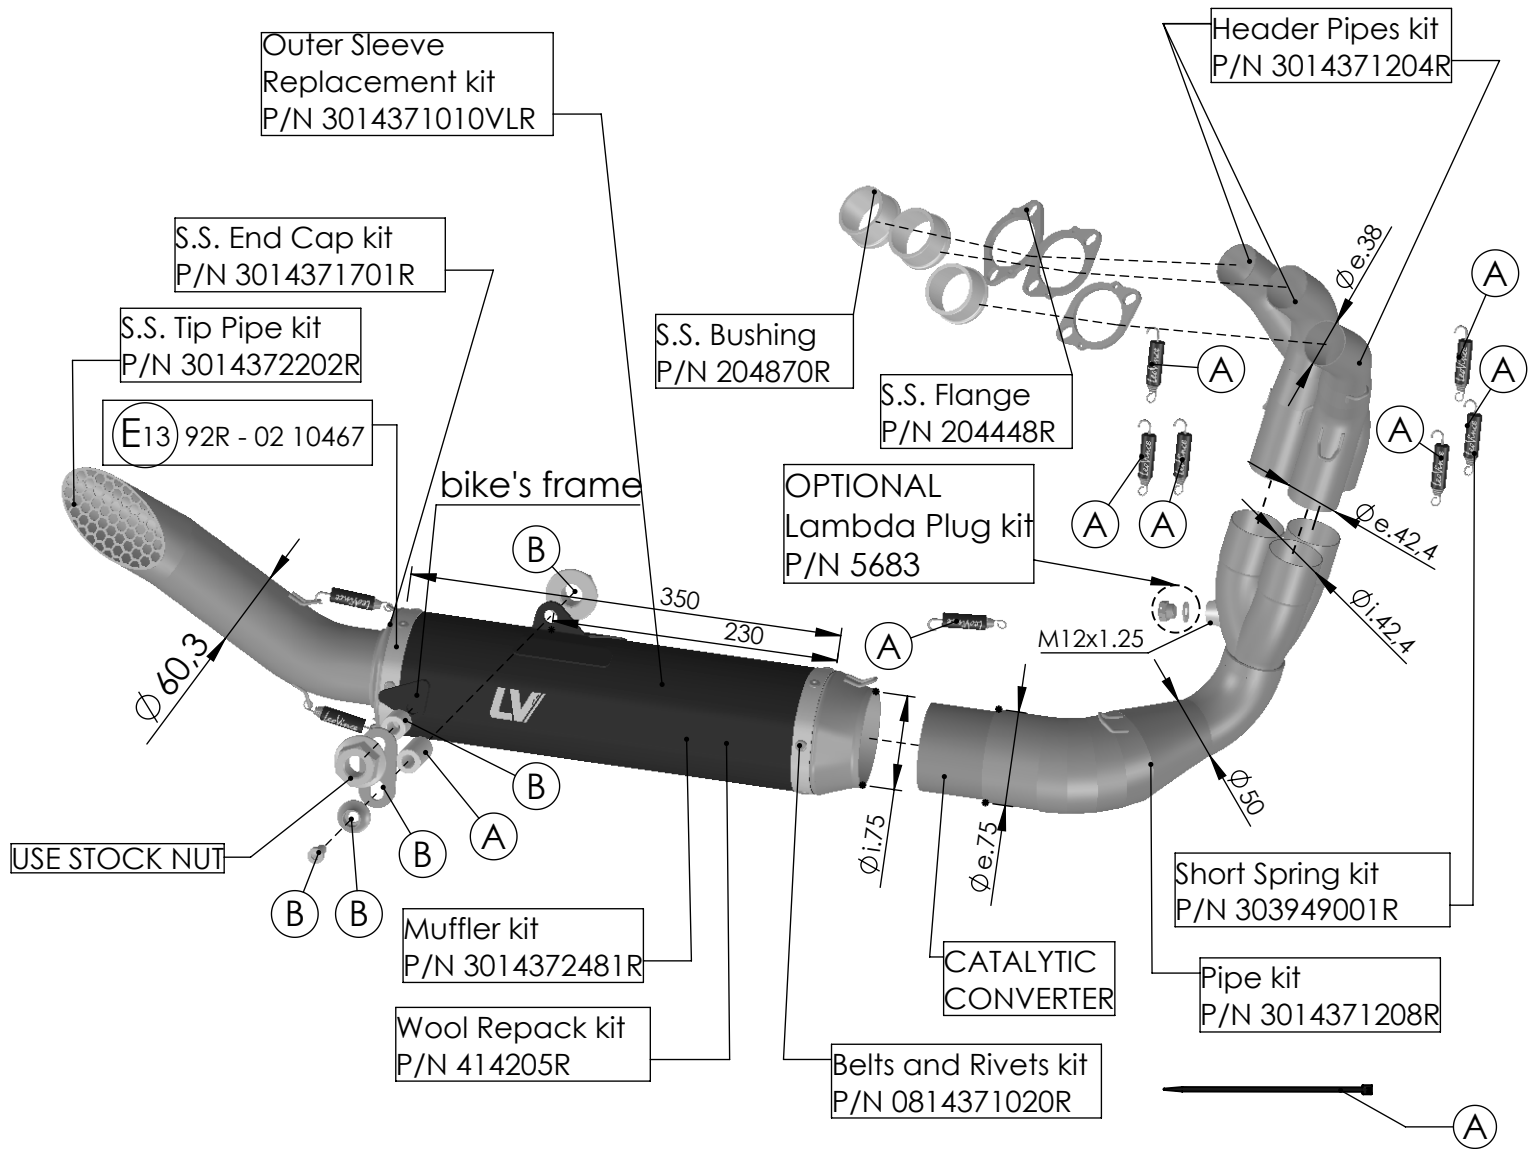

Ⓐ Fitting kit for Yamaha Tracer 900 P/N 3014372602R

ART. 14372EBK - SPARE PARTS

YAMAHA TRACER 9 / GT / GT+

(Also fits 35kW & 70kW versions) (Fits with original center stand)

FULL SYSTEM 3/1 - LV RACE - STAINLESS STEEL - APPROVED

Ⓑ Fitting kit for Yamaha XSR 900 P/N 3014372602R
Use the parts with Ⓐ baloon from TRACER Fitting kit P/N 3014372601

ART. 14372EBK - SPARE PARTS

YAMAHA XSR 900

(Also fits 35kW & 70kW versions) (Fits with original center stand)

FULL SYSTEM 3/1 - LV RACE - STAINLESS STEEL - APPROVED